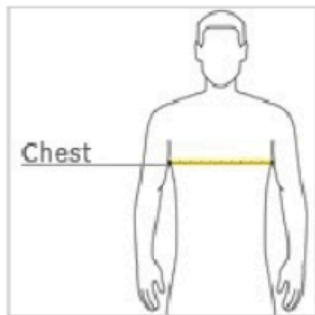

## HOW TO MEASURE

### CHEST

With arms down at sides, measure around the upper body, under arms and over the fullest part of the chest.

## SIZE CHART

	S	M	L	XL	2XL	3XL	4XL
Chest	34-36	38-40	42-44	46-48	50-52	54-56	58-60